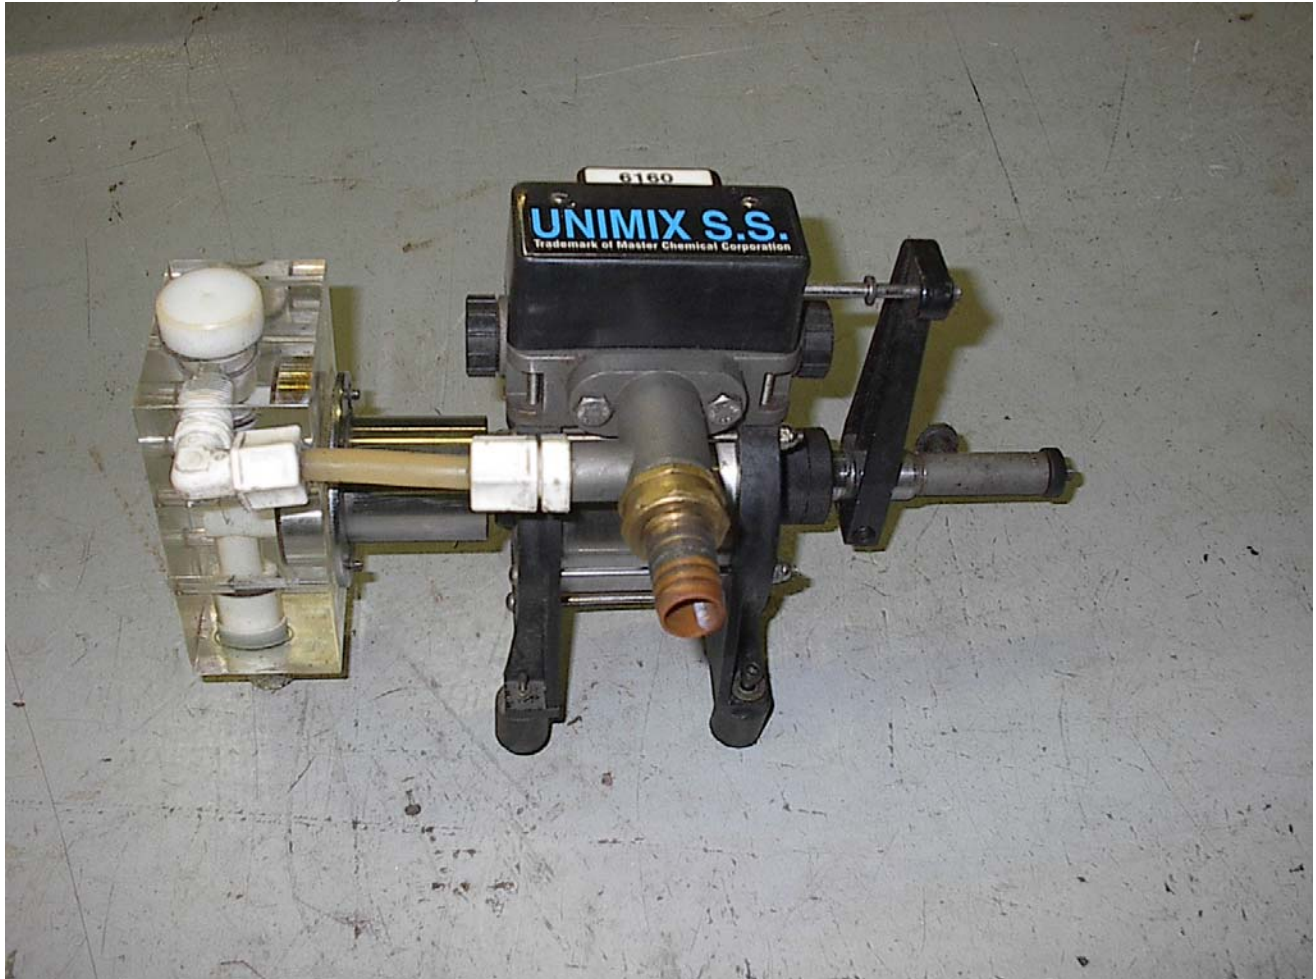

**CHRISTENSEN**  
MACHINERY & SUPPLY COMPANY, INC.

*"Total solutions in machinery and production tools"*

We have several used proportioning(uni-mix) pumps for sale the same or similar to picture, they are Master Chemical and Hydro-blend brands. Call Mike Beardsley for more details.  
906-863-5541 or 800-733-5541